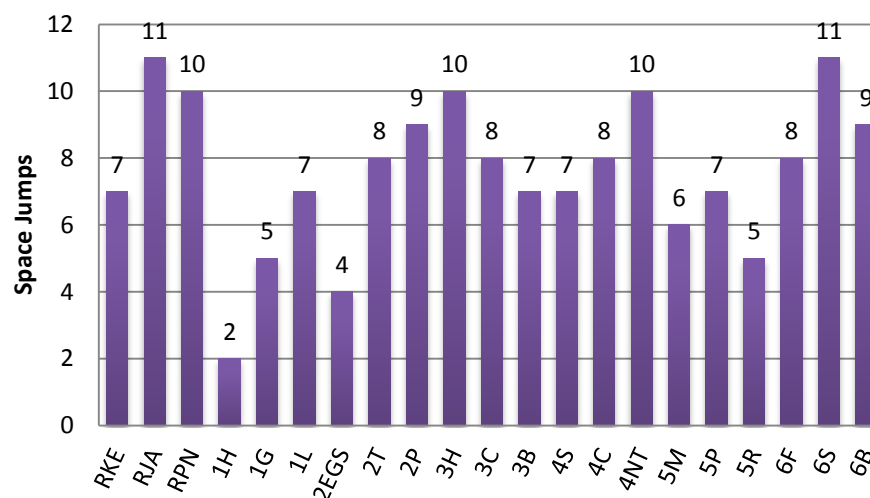

Leominster Primary School: Weekly Attendance and Punctuality

Week 4: 25th – 29th Sept 2017

Attendance Awards

School Target: **96%**

Class	% Attend	Award
RKE	95.4	
RJA	96.3	Bronze
RPN	96.1	Bronze
1H	94.3	
1G	94.4	
1L	94.3	
2EGS	92	
2T	99.2	Gold
2P	95.6	
3H	98.2	Gold
3C	94.4	
3B	95.5	
4S	98.3	Gold
4C	96.9	Bronze
4NT	98.8	Gold
5M	97.2	Silver
5P	97.6	Silver
5R	96.9	Bronze
6F	97.7	Silver
6S	96.4	Bronze
6B	99.6	Gold

Whole school attendance this week:
96.4%

Monday Matters
Attendance Ambassadors

YEAR 4

Monday Matters!

Monday 18th September

Year R	94.6%
Year 1	96%
Year 2	93.4%
Year 3	92.4%
Year 4	98.7%
Year 5	96.7%
Year 6	96.3%
Total	95.4%

Class Attendance Space Race

Punctuality Patrol

Class	No. of pupils late
RKE	1
RJA	3
RPN	0
1H	5
1G	5
1L	3
2EGS	5
2T	4
2P	2
3H	1
3C	2
3B	0
4S	0
4C	2
4NT	3
5M	1
5P	5
5R	2
6F	0
6S	1
6B	1

Children must be on time and in their class before 8.50am every day.