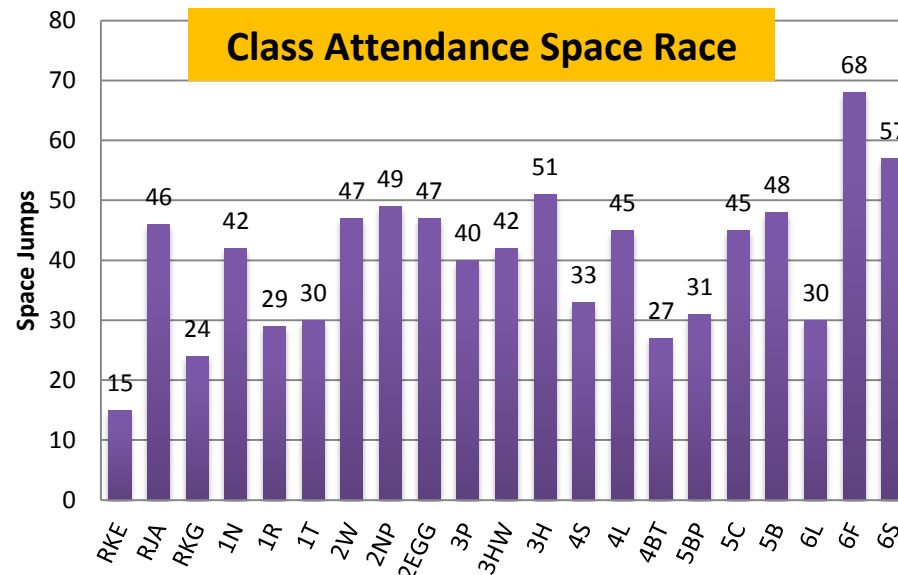

Leominster Primary School: Weekly Attendance and Punctuality

Week 35: 19th – 23rd June 2017

Attendance Awards

School Target: **95%**

Foundation & Key Stage 1

RKE	94.8%	
RJA	97.5%	Silver
RKG	95.5%	Bronze
1N	97.6%	Silver
1R	94.8%	
1T	97.7%	Silver
2W	96.7%	Bronze
2NP	97.2%	Silver
2EGG	97.9%	Silver

Key Stage 2

3P	92.5%	
3HW	96.1%	Bronze
3H	96.3%	Bronze
4S	97.1%	Silver
4L	96.2%	Bronze
4BT	96.2%	Bronze
5BP	93.9%	
5C	92.8%	
5B	97.6%	Silver
6L	96.2%	Silver
6F	96.4%	Silver
6S	96.7%	Silver

Whole School Attendance: 96.1%

Whole school attendance this week:
96.1%

Monday Matters
Attendance Ambassadors

YEAR 2

Monday Matters

Monday 19th June

Year R	90.1%
Year 1	94.7%
Year 2	96.4%
Year 3	90.4%
Year 4	91.4%
Year 5	93.8%
Year 6	96.0%
Total	93.2%

Class Attendance Space Race

Punctuality Patrol

Class	No. of pupils late
RKE	4
RJA	2
RKG	3
1N	2
1R	7
1T	3
2W	4
2NP	6
2EGG	1
3P	4
3HW	3
3H	4
4S	1
4L	4
4BT	3
5BP	1
5C	6
5B	0
6L	1
6F	0
6S	1

Children must be on time and in their class before 8.50am every day.