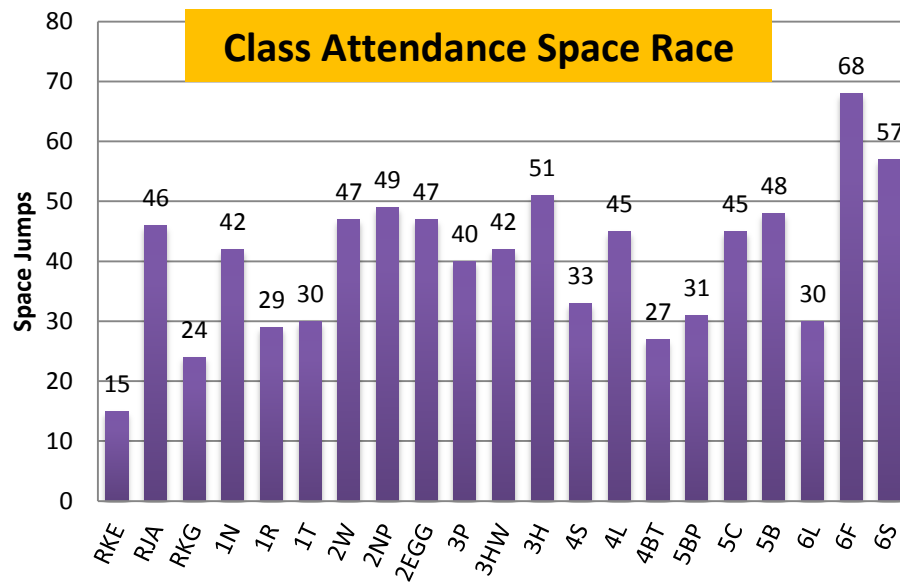

Key Stage 2

3P	92.5%	
3HW	96.1%	Bronze
3H	96.3%	Bronze
4S	97.1%	Silver
4L	96.2%	Bronze
4BT	96.2%	Bronze
5BP	93.9%	
5C	92.8%	
5B	97.6%	Silver
6L	96.2%	Silver
6F	96.4%	Silver
6S	96.7%	Silver

Whole School Attendance: 96.1%

Whole school attendance this week:
96.1%

Monday Matters
Attendance Ambassadors

YEAR 2

Monday Matters

Monday 19th June

Year R	90.1%
Year 1	94.7%
Year 2	96.4%
Year 3	90.4%
Year 4	91.4%
Year 5	93.8%
Year 6	96.0%
Total	93.2%

Class Attendance Space Race

Punctuality Patrol

Class	No. of pupils late
RKE	4
RJA	2
RKG	3
1N	2
1R	7
1T	3
2W	4
2NP	6
2EGG	1
3P	4
3HW	3
3H	4
4S	1
4L	4
4BT	3
5BP	1
5C	6
5B	0
6L	1
6F	0
6S	1

Children must be on time and in their class before 8.50am every day.