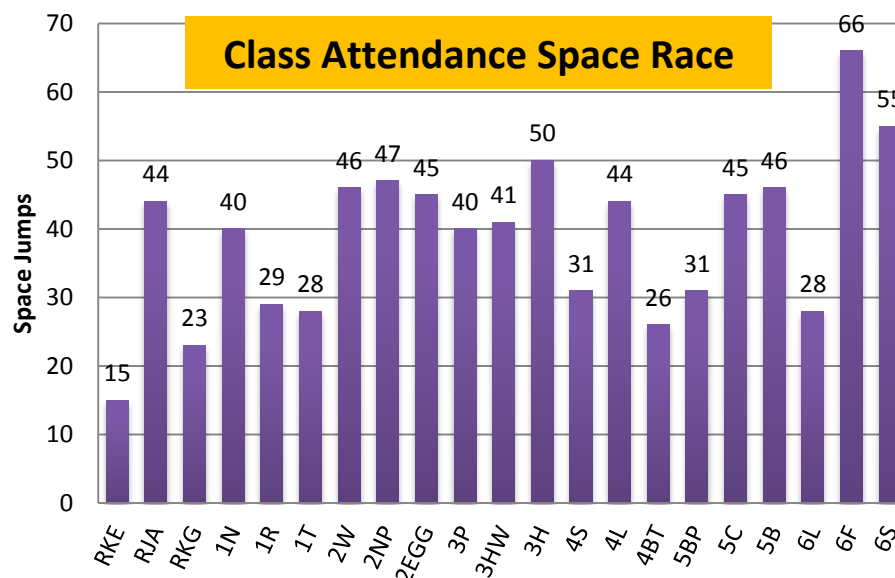

Key Stage 2

3P	98.6%	Silver
3HW	95.2%	Bronze
3H	98.5%	Silver
4S	100.0%	Gold
4L	96.7%	Bronze
4BT	91.2%	
5BP	94.2%	
5C	98.0%	Silver
5B	98.3%	Silver
6L	98.1%	Silver
6F	93.6%	
6S	97.4%	Silver

Whole School Attendance: 96.1%

Whole school attendance this week:
96.1%

Monday Matters
Attendance Ambassadors

YEAR 2

Monday Matters

Monday 12th June

Year R	90.5%
Year 1	90.8%
Year 2	98.8%
Year 3	98.1%
Year 4	93.4%
Year 5	96.3%
Year 6	98.6%
Total	95.2%

Class Attendance Space Race

Punctuality Patrol

Class	No. of pupils late
RKE	6
RJA	3
RKG	3
1N	6
1R	8
1T	4
2W	5
2NP	3
2EGG	1
3P	3
3HW	5
3H	5
4S	5
4L	4
4BT	3
5BP	3
5C	2
5B	0
6L	3
6F	3
6S	0

Children must be on time and in their class before 8.50am every day.