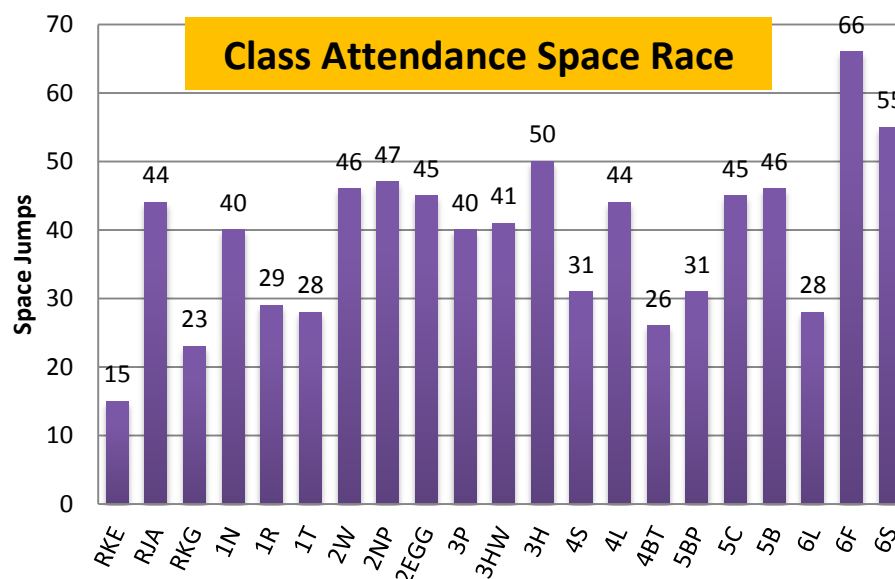

Leominster Primary School: Weekly Attendance and Punctuality

Week 34: 12th – 16th June 2017

Attendance Awards

School Target: 95%

Foundation & Key Stage 1

RKE	94.7%	
RJA	94.6%	
RKG	92.6%	
1N	98.0%	Silver
1R	93.2%	
1T	91.9%	
2W	100.0%	Gold
2NP	97.2%	Silver
2EGG	97.1%	Silver

Key Stage 2

3P	98.6%	Silver
3HW	95.2%	Bronze
3H	98.5%	Silver
4S	100.0%	Gold
4L	96.7%	Bronze
4BT	91.2%	
5BP	94.2%	
5C	98.0%	Silver
5B	98.3%	Silver
6L	98.1%	Silver
6F	93.6%	
6S	97.4%	Silver

Whole School Attendance: 96.1%

Whole school attendance this week:
96.1%

Monday Matters
Attendance Ambassadors

YEAR 2

Monday Matters

Monday 12th June

Year R	90.5%
Year 1	90.8%
Year 2	98.8%
Year 3	98.1%
Year 4	93.4%
Year 5	96.3%
Year 6	98.6%
Total	95.2%

Class Attendance Space Race

Punctuality Patrol

Class	No. of pupils late
RKE	6
RJA	3
RKG	3
1N	6
1R	8
1T	4
2W	5
2NP	3
2EGG	1
3P	3
3HW	5
3H	5
4S	5
4L	4
4BT	3
5BP	3
5C	2
5B	0
6L	3
6F	3
6S	0

Children must be on time and in their class before 8.50am every day.