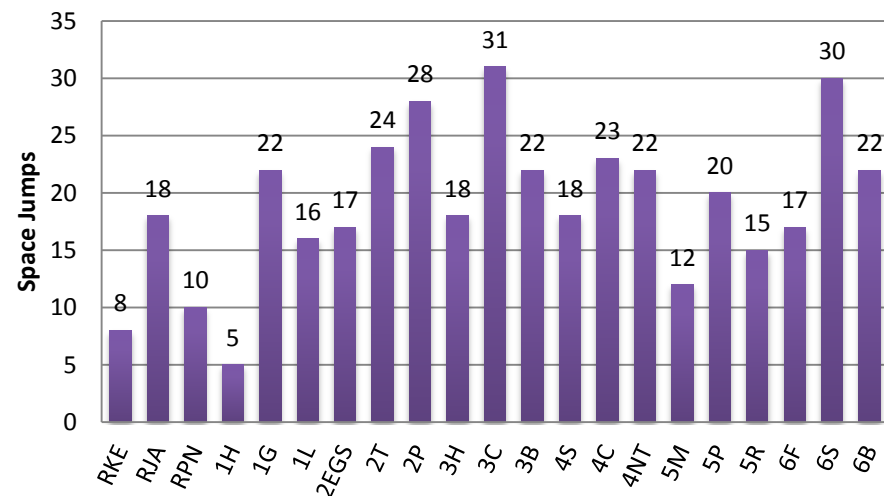

Leominster Primary School: Weekly Attendance and Punctuality

Week 18: 22nd – 26th January 2018

Attendance Awards

School Target: **96%**

Class	% Attend	Award
RKE	88.8	
RJA	84.3	
RPN	87.9	
1H	93.1	
1G	94	
1L	97.7	Silver
2EGS	100	Platinum
2T	96.9	Bronze
2P	97.6	Silver
3H	85.4	
3C	95.7	
3B	95.2	
4S	89.5	
4C	96.9	Bronze
4NT	95.2	
5M	95.4	
5P	93.6	
5R	98.1	Gold
6F	90.7	
6S	95.4	
6B	95.6	

Whole school attendance this week:

93.7%

Monday Matters
Attendance Ambassadors

Year 5

Monday Matters!

15th January 2018

Year R	90.4%
Year 1	93.5%
Year 2	98.7%
Year 3	91.6%
Year 4	90.7%
Year 5	100%
Year 6	89.6%
Total	93.4%

Class Attendance Space Race

Punctuality Patrol

Class	No. of pupils late
RKE	3
RJA	3
RPN	1
1H	4
1G	3
1L	4
2EGS	3
2T	1
2P	3
3H	0
3C	3
3B	2
4S	1
4C	0
4NT	3
5M	1
5P	2
5R	1
6F	0
6S	0
6B	0

Gates open: **8.35am**
Children go into class: **8:45am**
School starts: **8.50am.**