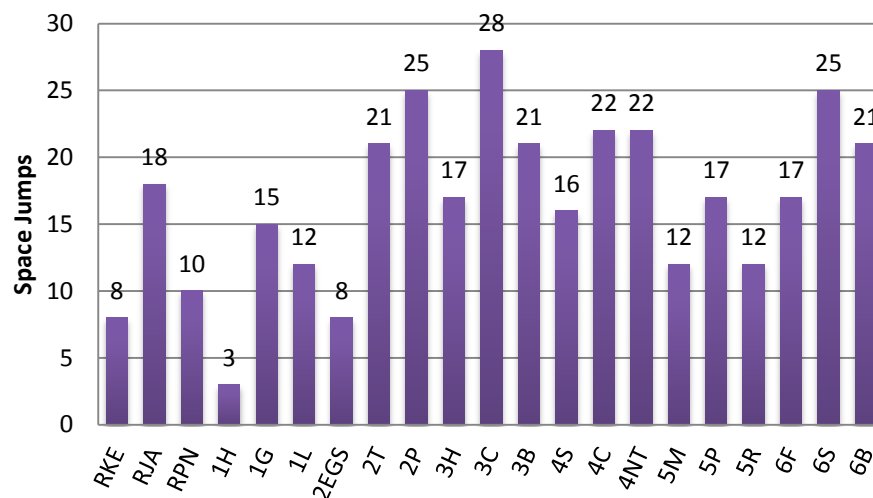

Leominster Primary School: Weekly Attendance and Punctuality

Week 14: 11th – 15th December 2017

Attendance Awards

School Target: **96%**

Class	% Attend	Award
RKE	79.6	
RJA	62.5	
RPN	82.8	
1H	85.9	
1G	92.7	
1L	90.8	
2EGS	81	
2T	91.6	
2P	90.1	
3H	88	
3C	96.8	Bronze
3B	98.8	Gold
4S	78.7	
4C	86.4	
4NT	95.5	
5M	94.4	
5P	89.6	
5R	81.3	
6F	77	
6S	87.7	
6B	92.1	

Whole school attendance this week: **87.3%**

Monday Matters Attendance Ambassadors

Monday Matters!

School closed due to snow

Punctuality Patrol

Class	No. of pupils late
RKE	0
RJA	0
RPN	0
1H	0
1G	0
1L	0
2EGS	0
2T	0
2P	0
3H	0
3C	0
3B	0
4S	0
4C	0
4NT	0
5M	0
5P	0
5R	0
6F	0
6S	0
6B	0

Gates open: **8.350am**
 Children go into class: **08:45am**
 School starts: **8.50am.**

Class Attendance Space Race

Attendance in the last week of the Autumn Term

Last week of Autumn Term	Mon	Tues	Wed	Thurs	Fri	Total
2015-2016	93.6%	95.3%	95.8%	95.4%	94.6%	94.8%
2016-2017	94.7%	93.6%	94%	96.2%	94.9%	94.7%
2017-2018	School closed due to snow	School closed due to snow	85.3%	87.8%	88.7%	87.3%