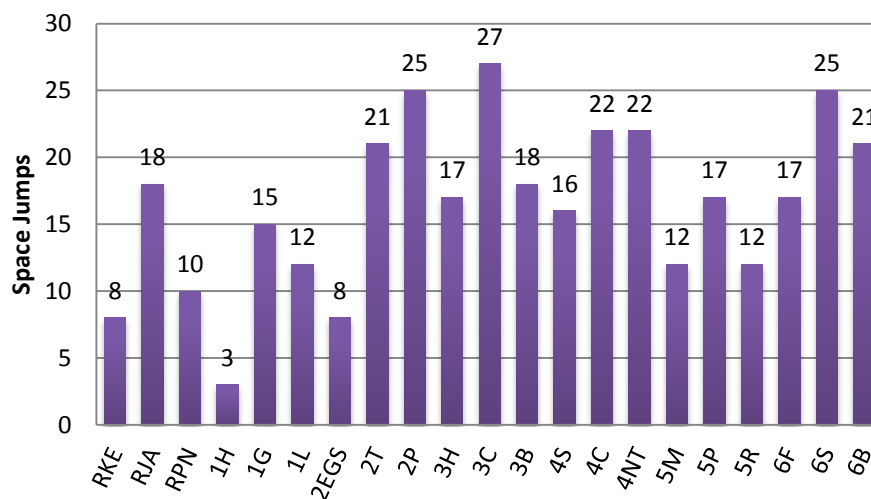

Leominster Primary School: Weekly Attendance and Punctuality

Week 13: 4th – 8th December 2017

Attendance Awards

School Target: **96%**

Class	% Attend	Award
RKE	93	
RJA	88.2	
RPN	93.1	
1H	95.2	
1G	96.6	Bronze
1L	96.3	
2EGS	94.4	
2T	96.5	Bronze
2P	97.5	Silver
3H	96.5	Bronze
3C	97.9	Silver
3B	95.5	
4S	98.7	Gold
4C	98	Silver
4NT	97.7	Silver
5M	92.9	
5P	95.2	
5R	92.7	
6F	93.1	
6S	96.8	Bronze
6B	95.6	

Whole school attendance this week: **95.3%**

Monday Matters Attendance Ambassadors

Year 4

Monday Matters!

Monday 4th December

Year R	90%
Year 1	94.7%
Year 2	90.7%
Year 3	98.2%
Year 4	98%
Year 5	98.7%
Year 6	97.5%
Total	95.3%

Punctuality Patrol

Class	No. of pupils late
RKE	4
RJA	2
RPN	2
1H	7
1G	2
1L	4
2EGS	5
2T	4
2P	6
3H	3
3C	6
3B	2
4S	1
4C	2
4NT	4
5M	4
5P	5
5R	3
6F	2
6S	1
6B	2

Gates open: **8.35am**
 Children go into class: **8:45am**
 School starts: **8.50am.**

Class Attendance Space Race

Attendance in the last week of the Autumn Term

Last week of Autumn Term	Mon	Tues	Wed	Thurs	Fri	Total
2015-2016	93.6%	95.3%	95.8%	95.4%	94.6%	94.8%
2016-2017	94.7%	93.6%	94%	96.2%	94.9%	94.7%
2017-2018	Can	we	beat	last	years	attendance?