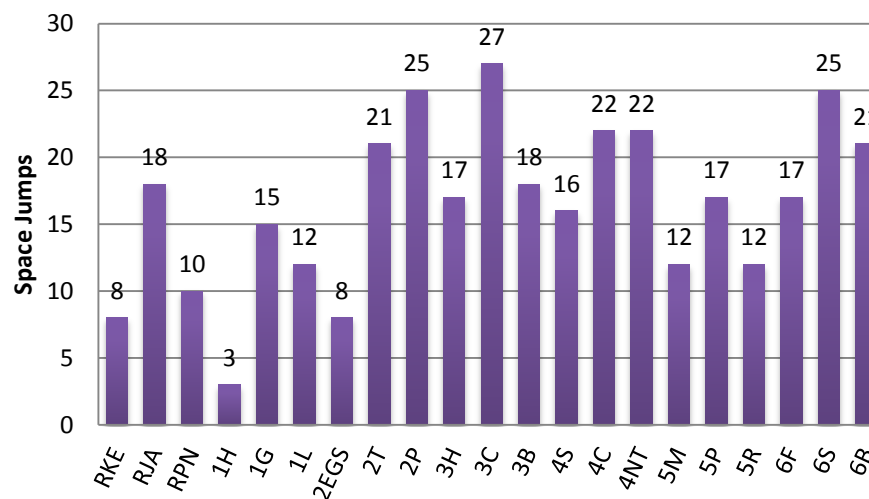

Leominster Primary School: Weekly Attendance and Punctuality

Week 13: 4th – 8th December 2017

Attendance Awards

School Target: **96%**

Class	% Attend	Award
RKE	93	
RJA	88.2	
RPN	93.1	
1H	95.2	
1G	96.6	Bronze
1L	96.3	
2EGS	94.4	
2T	96.5	Bronze
2P	97.5	Silver
3H	96.5	Bronze
3C	97.9	Silver
3B	95.5	
4S	98.7	Gold
4C	98	Silver
4NT	97.7	Silver
5M	92.9	
5P	95.2	
5R	92.7	
6F	93.1	
6S	96.8	Bronze
6B	95.6	

Whole school attendance this week:
95.3%

Monday Matters
Attendance Ambassadors

Year 4

Monday Matters!

Monday 4th December

Year R	90%
Year 1	94.7%
Year 2	90.7%
Year 3	98.2%
Year 4	98%
Year 5	98.7%
Year 6	97.5%
Total	95.3%

Punctuality Patrol

Class	No. of pupils late
RKE	4
RJA	2
RPN	2
1H	7
1G	2
1L	4
2EGS	5
2T	4
2P	6
3H	3
3C	6
3B	2
4S	1
4C	2
4NT	4
5M	4
5P	5
5R	3
6F	2
6S	1
6B	2

Gates open: **8.35am**
Children go into class: **8:45am**
School starts: **8.50am.**

Class Attendance Space Race

Attendance in the last week of the Autumn Term

Last week of Autumn Term	Mon	Tues	Wed	Thurs	Fri	Total
2015-2016	93.6%	95.3%	95.8%	95.4%	94.6%	94.8%
2016-2017	94.7%	93.6%	94%	96.2%	94.9%	94.7%
2017-2018	Can	we	beat	last	years	attendance?